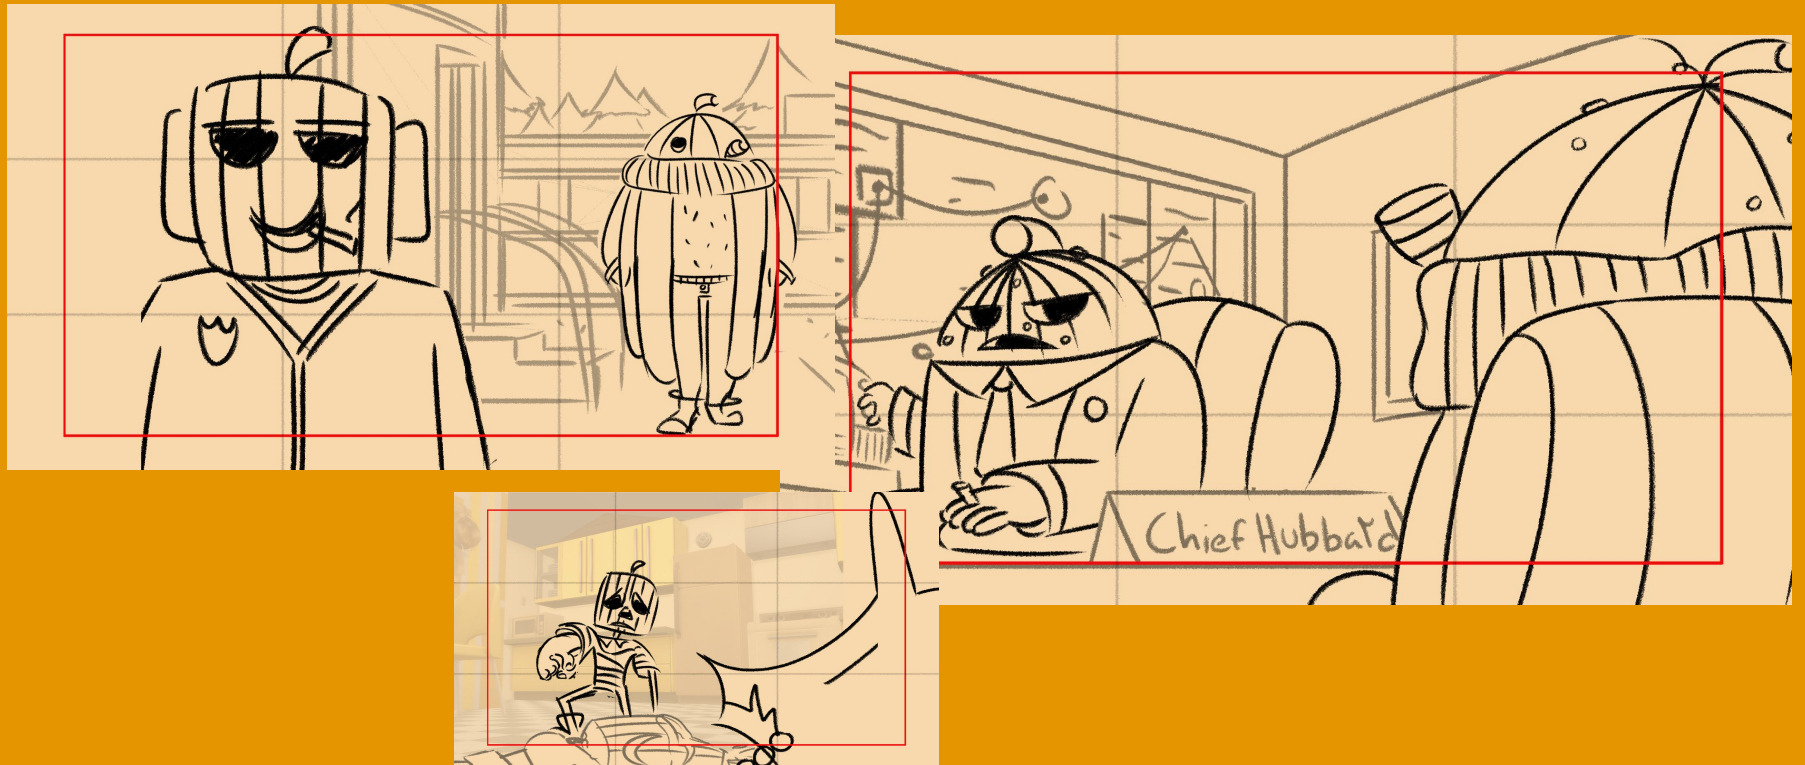

Storyboarding and Animatic