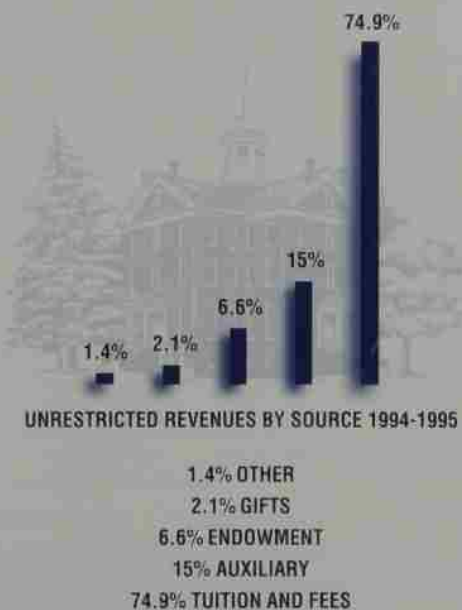

FINANCIAL HIGHLIGHTS

The 1994-95 fiscal year saw a continuation of Willamette's positive financial trends from the recent past. For the 17th consecutive year the University's budget concluded with a positive balance. The $742,000 operating surplus which represents approximately 1 1/2 percent of operating revenues will be used to help continue a high level of facilities maintenance.

Strong securities markets in the first half of 1995 helped the endowed funds achieve a 16 percent return for the year and to grow by $14,132,000 to a total market value of $118,195,000. The income generated by those pools of investments is an increasingly important resource, particularly for student financial aid.

The financial information which follows on the next two pages is extracted from the University's audited financial statements and is stated in terms of cost rather than market value. On this conservative basis the University's combined fund balances (a measure of net total wealth) grew during 1994-95 by $12,111,000 to a total of $154,321,000.