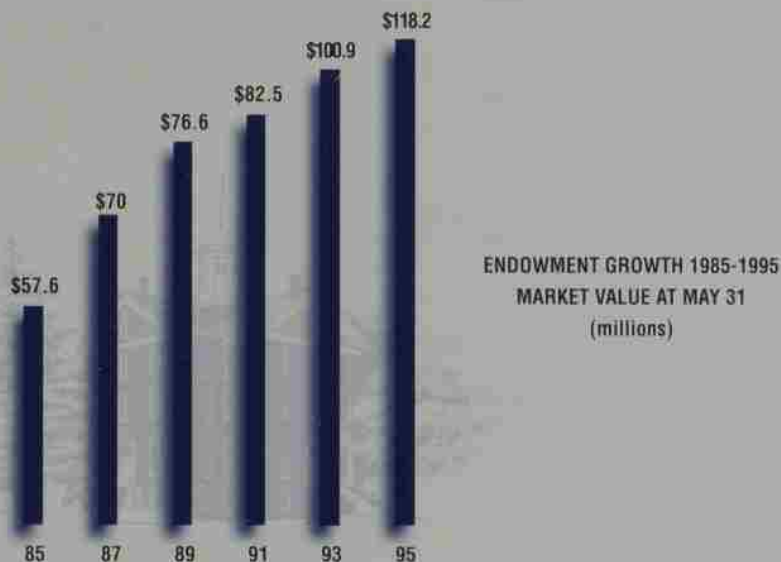

FINANCIAL HIGHLIGHTS

The 1994-95 fiscal year saw a continuation of Willamette's positive financial trends from the recent past. For the 17th consecutive year the University's budget concluded with a positive balance. The $742,000 operating surplus which represents approximately 1 1/2 percent of operating revenues will be used to help continue a high level of facilities maintenance.

Strong securities markets in the first half of 1995 helped the endowed funds achieve a 16 percent return for the year and to grow by $14,132,000 to a total market value of $118,195,000. The income generated by those pools of investments is an increasingly important resource, particularly for student financial aid.

The financial information which follows on the next two pages is extracted from the University's audited financial statements and is stated in terms of cost rather than market value. On this conservative basis the University's combined fund balances (a measure of net total wealth) grew during 1994-95 by $12,111,000 to a total of $154,321,000.