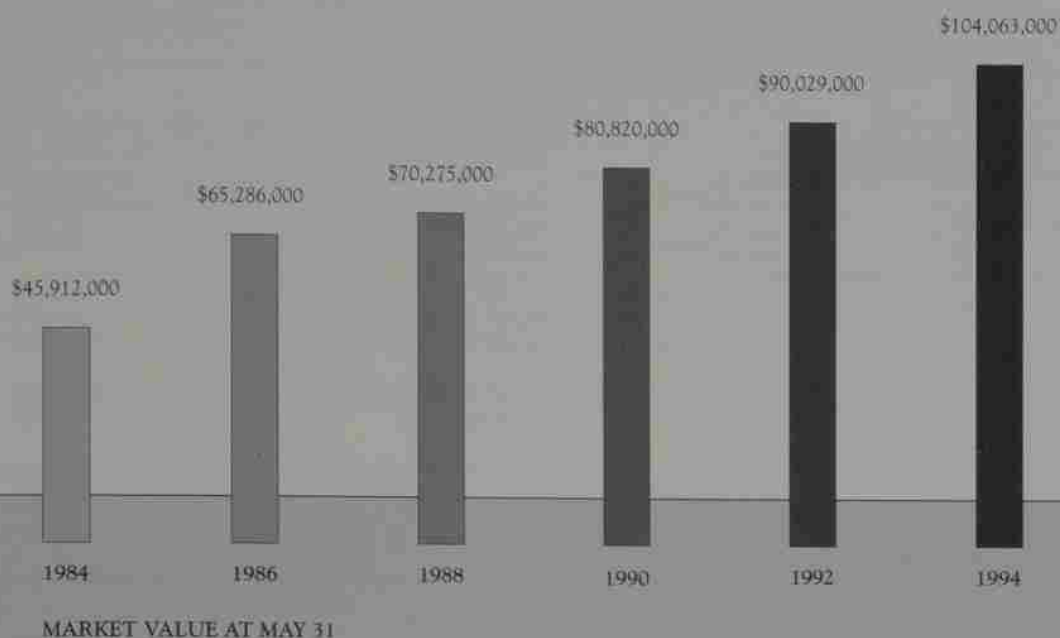

ENDOWMENT GROWTH 1984-1994

UNRESTRICTED REVENUES
BY SOURCE 1993-1994