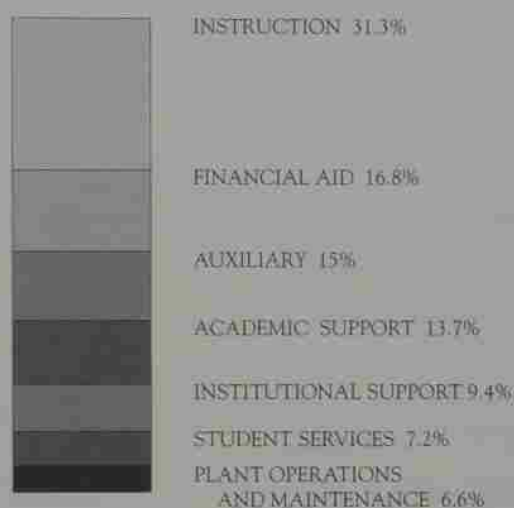

UNRESTRICTED EXPENDITURES
BY FUNCTION 1993-1994