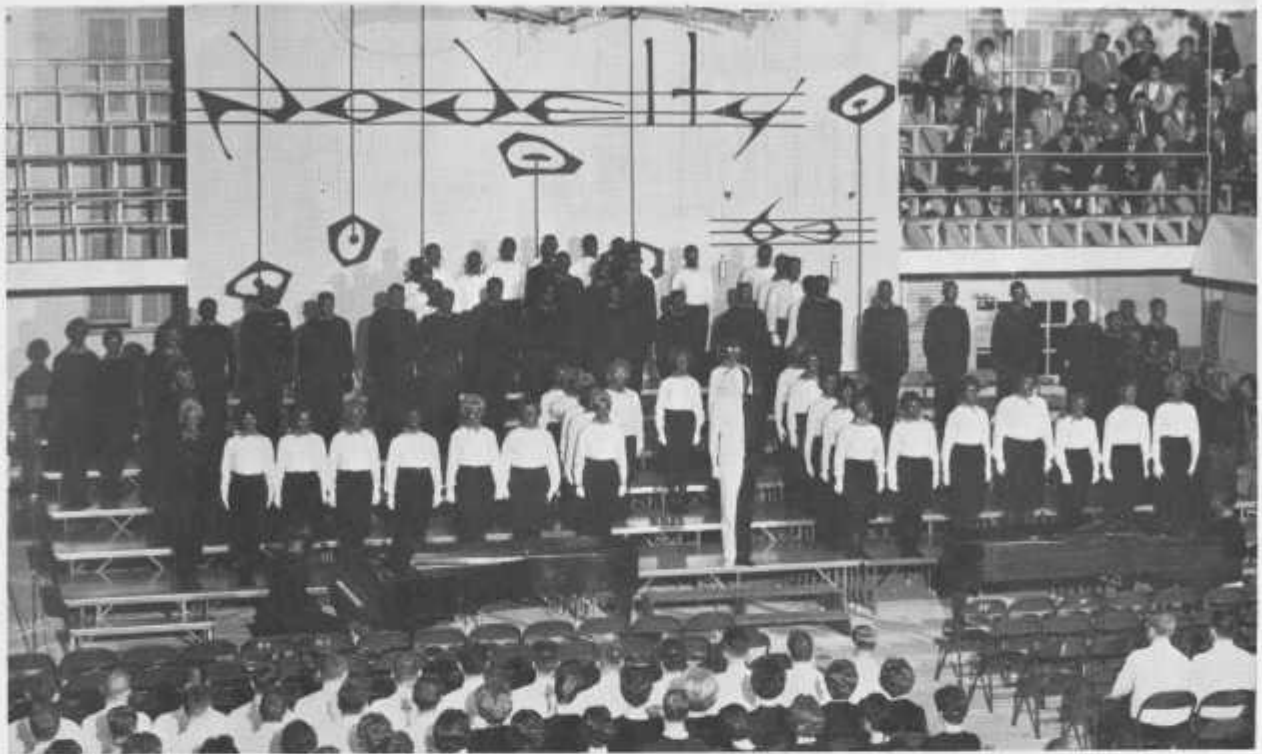

Senior Formation