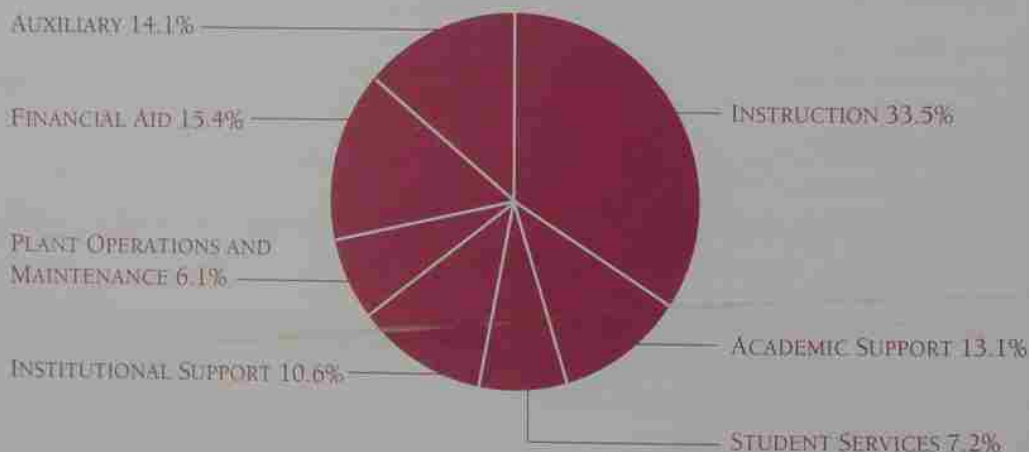

EXPENDITURES BY FUNCTION