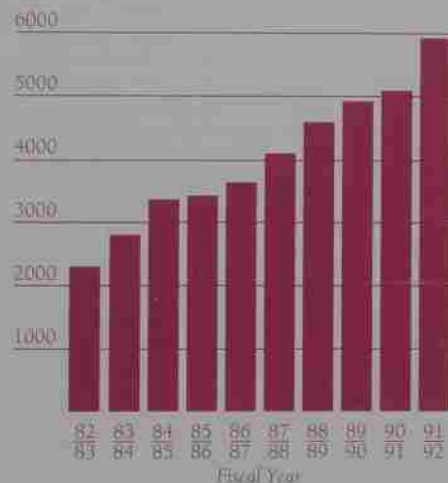

Annual Fund Alumni Participation

NUMBER OF DONORS

PERCENT CONTRIBUTING

LEGEND

* Deceased
 M: Master of Management
 L: Law (J.D. or LLB)

Charts combine alumni from the College of Liberal Arts,
 the Atkinson Graduate School of Management, and the College of Law.