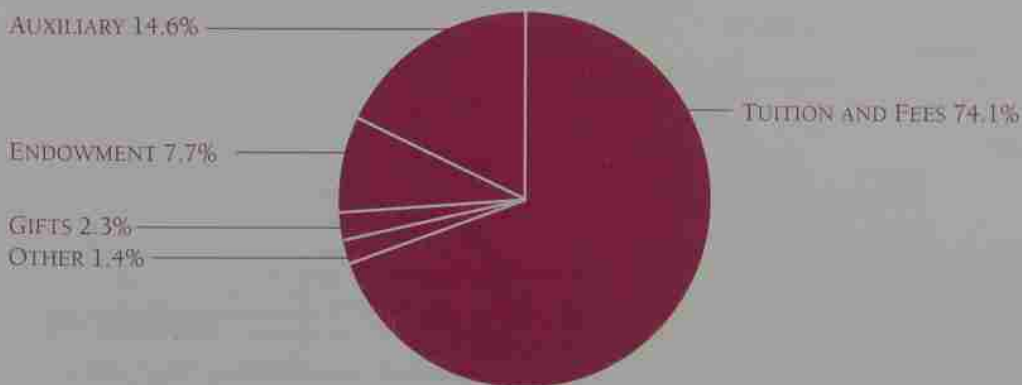

REVENUES BY SOURCE