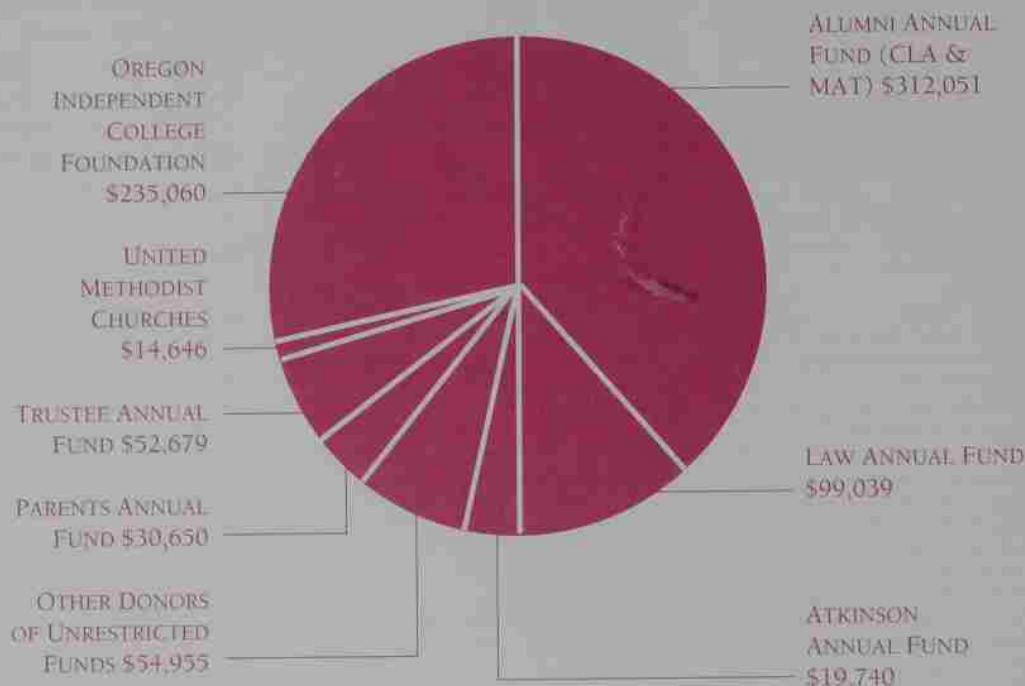

Craig A. Smith M/L'82
Susan L. Smith
Rick Smithrud
Carlton J. and Sally Snow
Martha E. Springer
Mary Ann Sprinkle
Myra Sium
Richard H. Stewart
Ross C. Stout '85
George W. and Elsa Struble
Edward J. Sullivan L'69
James Sumner
John L. Tenny
Cheryl A. (Spezza) Todd '72
Ryuji Tonihara '72 M'78
William Trenbeath
Paul G. Trueblood '28
Bradley S. Victor '74
Frank R. Vidin
Valerie J. Vollmar L'75
Charles I. Wallace, Jr.
W. Lincoln Watson L'90
Carilee and Dale Weight
Sandra Weronko
Jean (Moore) Williams '43
Deleen F. Wills
Michael B. Wise
James S. Woodland
Ralph Wright
Richard A. '49 and Elizabeth A.
Yocom
Mary Ann Youngren

Gifts to Unrestricted Annual Funds in 1991-92 totaled $818,819

PARENTS

Mr. and Mrs. Kenneth Abern, Sr.
Donna M. Abernathy
Mr. and Mrs. Alfonso Acosta
Mr. and Mrs. Samuel Acosta
Diana (Arpke) Adams '51
Mr. and Mrs. Sotero Agoot, Jr.
Mr. and Mrs. John Ah Chick
Mr. and Mrs. Frank E. Alden
Robert L. Alfred '55
Mr. and Mrs. Robert Almiquist
Mr. and Mrs. Manuel Amador
Constance D. Anais-Austin
Bonny (Linnell) Anderson '73
Connie S. Anderson
Mr. and Mrs. John D. Anderson
Mr. and Mrs. Ray L. Anderson
Mr. and Mrs. William Anderson
Mr. and Mrs. James Andrews
Mr. and Mrs. Edward Appleman
Mr. and Mrs. Richard Aradine
Stephen H. Archer
Mr. and Mrs. Michael Arcidiacono
Morris A. Arrison, Jr. L'62
Mr. and Mrs. William Ashcraft
Ray N. Atkinson '50
Judith K. (Hicks) Audley '62
R. Richard Audley '59
Mr. and Mrs. Rodrigo S. Aure
Glenn Ayres
Charles L. and Janet Babcock
Mr. and Mrs. N. Bachhuber
Safia Baggia
Thomas A. and Brada Bailey
Mr. and Mrs. Larry G. Baker
Mr. and Mrs. Richard W. Baker
Margaret (Faxon) Barber '38
Ralph S. Barber L'36

Judith A. Bare
Mr. and Mrs. Hubert W. Barker
Dr. and Mrs. William Barnett
Mr. and Mrs. John F. Barret
Jerry J. Bass
Mr. and Mrs. David Bauer
Burr M. Baughman '64
Donna (Maggi) Baughman '65
Judy M. Baumgart
Dr. and Mrs. Guy W. Bayless
C. Russell Beaton '60
Mr. and Mrs. Stephen B. Beck
Frank J. Benedetti
Mr. and Mrs. Gregory Benford
Mr. and Mrs. Robert W. Bengt
Bonnie (Cruson) Bennett '64
J. David Bennett L'71
Mr. and Mrs. Thomas Bernasek
Rozak and Rodjana Bisel
John W. and Bernell Blaine
Mr. and Mrs. Robert Blanchard
Susan A. Blesch
Mark A. Bliven L'61
Catherine C. Bockmann
Mr. and Mrs. Donald F. Bollen
Mr. and Mrs. John Boock, Jr.
James C. Booth '64
Sandra K. Booth
Mr. and Mrs. Lee H. Boylan
Mr. and Mrs. Timothy Bridgman
Lawrence A. Brown
Norris W. and Paula Brown
Mr. and Mrs. Terence D. Brown
Mr. and Mrs. Thomas Brownell
Mr. and Mrs. George A. Brumder

Mr. and Mrs. Daniel Brzusek
George L. Buck
Mr. and Mrs. William Buckley
Dr. and Mrs. Bernard Bueffel
Mr. and Mrs. Nathan D. Buller
Mr. and Mrs. Ralph Bunje, Jr.
Robert E. Burles '66
Dr. and Mrs. James R. Burton
Mr. and Mrs. Wilmer J. Bush
Mr. and Mrs. James Butler
Mr. and Mrs. Robert S. Butler
Alex M. Byler L'58
Minalou (Schultz) Byler '58
Maggie Calaba-Wardlaw
Mr. and Mrs. Josue Camarillo
Col. and Mrs. Robert D. Campbell
Mr. and Mrs. Sherman Campbell
Mr. and Mrs. Ralph Carrington
Mr. and Mrs. Robert J. Carson
Dr. and Mrs. M. M. Cassim
Martha Castaneda
Catherine W. Castanos
Elaine A. Cate
Walter W. Cate
William B. Cate '45
Walter L. Cauble '63 L'67
Mr. and Mrs. An Vu Chang
Mr. and Mrs. Robert T. Chiee
Mr. and Mrs. Richard Chew
Martin C. Chin
Christine T. Chitsaz
Mr. and Mrs. Matthew M. Chu
Mrs. Ronald Chun
Mervin L. and Renae Chun
Mr. and Mrs. Moon Won Chung